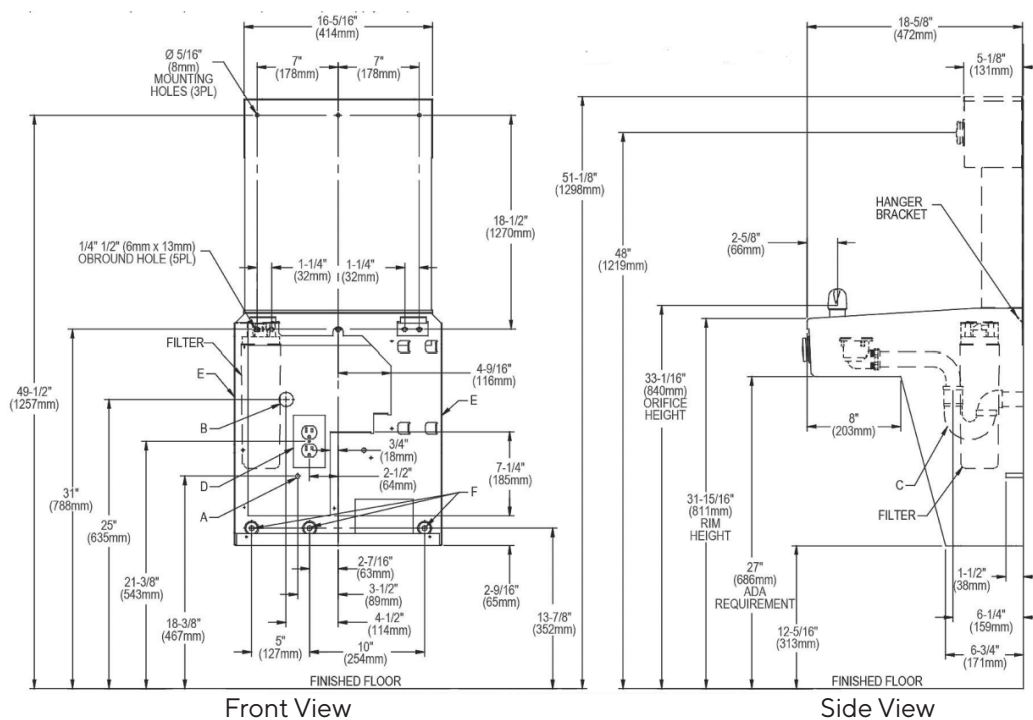

Technical Details

Material and Finish	Stainless steel
Power	220V/50Hz
Drinking Fountain Style	Vandal Resistant
Activation by	Electronic bottle filler button with mechanical front fountain button
Mounting Type	Wall Mount (on wall)
Chilling Capacity	30 LPH
Full Load Amps	1
Rated Watts:	370
Filter Option	1 micron or 5 micron
Dimensions	46 x 48 x 99 cm
Shipping Weight	41 kg
Installation Location	Indoor and Outdoor

Specification Text

Elkay ezH2O® Vandal-Resistant Bottle Filling Station & Single Fountain Filtered Refrigerated Stainless. Chilling Capacity of 30 LPH (litres per hour) of 10 C drinking water, based on 26 C inlet water and 32 C ambient. Features include Filtered, Green Ticker, Laminar Flow, Real Drain, Vandal Resistant, Visual Filter Monitor. Fitted with Vandal Resistant bubbler. Electronic Bottle Filler Button with Mechanical Front Bubbler Button activation. Product shall be Wall Mount (On Wall), for Indoor and Outdoor applications. Product code: LVRC8WS2K.

Visit civiq.com.au to access the most recent data, CAD files and installation instructions.