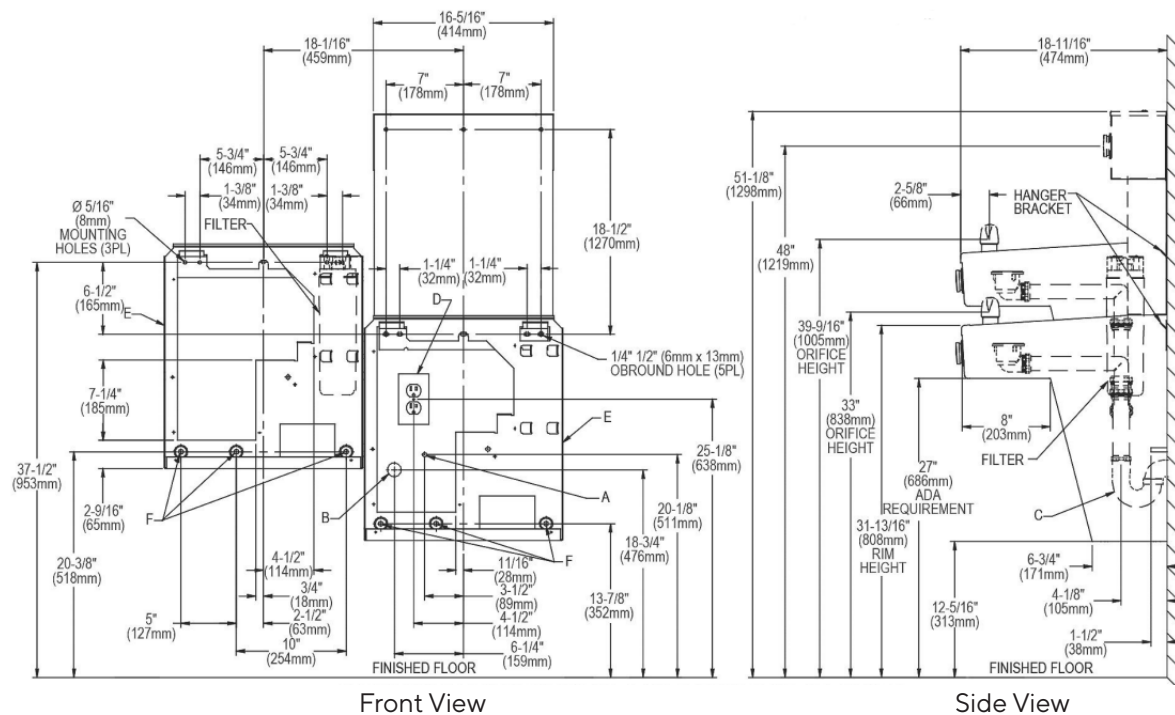

Technical Details

Material and Finish	Stainless steel
Power	220V/50Hz
Drinking Fountain Style	Vandal Resistant
Activation by	Electronic bottle filler button with mechanical front fountain button
Mounting Type	Wall Mount (on wall)
Chilling Capacity	30 LPH
Full Load Amps	3
Rated Watts:	370
Filter Option	1 micron or 5 micron
Dimensions	92 x 48 x 99 cm
Shipping Weight	54 kg
Installation Location	Indoor and Outdoor

Specification Text

Elkay ezH2O® Vandal-Resistant Bottle Filling Station & Bi-Level Filtered Refrigerated Stainless. Chilling Capacity of 30 LPH (litres per hour) of 10 C drinking water, based on 26 C inlet water and 32 C ambient. Features include Filtered, Green Ticker, Laminar Flow, Real Drain, Vandal Resistant, Visual Filter Monitor. Fitted with Vandal Resistant bubbler. Electronic Bottle Filler Button with Mechanical Front Fountain Button activation. Product shall be Wall Mount (On Wall), for Indoor and Outdoor applications. Product code: LVRCTL8WS2K.

Visit civiq.com.au to access the most recent data, CAD files and installation instructions.