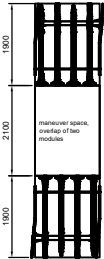

© Copyright VelopA B.V.: All rights reserved, Art. 31 et seq. of the Copyright Act. This document remains our property and may without explicit permission not be revealed to third parties, duplicated or used for application.

Example:

Easylift Premium double sided sideview

Easylift Premium single sided sideview

Easylift Premium single sided centre to centre 400 mm; frontview of standard modules

Easylift Premium single sided centre to centre 400 mm; frontview of special modules

Topview: distance between modules and wall

Easylift Premium double sided centre to centre 400 mm; topview of standard modules

*Minimum distance

Overview

*Minimum distance