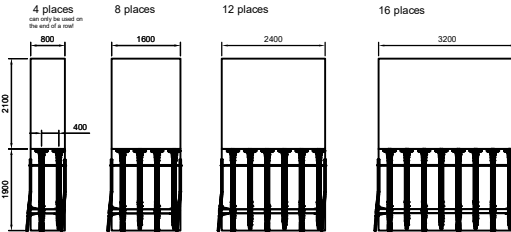

© Copyright VelopA B.V.: All rights reserved, Art. 31 et seq. of the Copyright Act. This document remains our property and may without explicit permission not be revealed to third parties, duplicated or used for application.

Example: