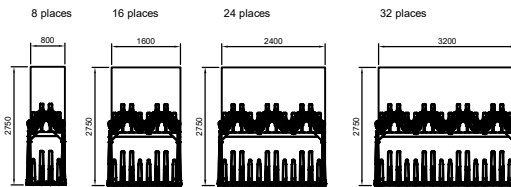

Easylift Premium double sided centre to centre 400 mm; topview of standard modules