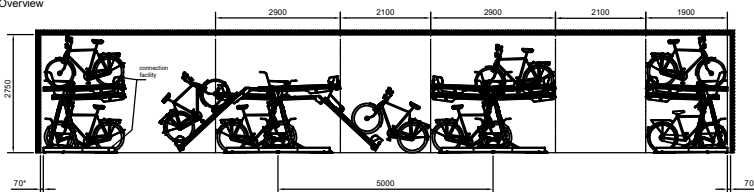

*Minimum distance

Overview