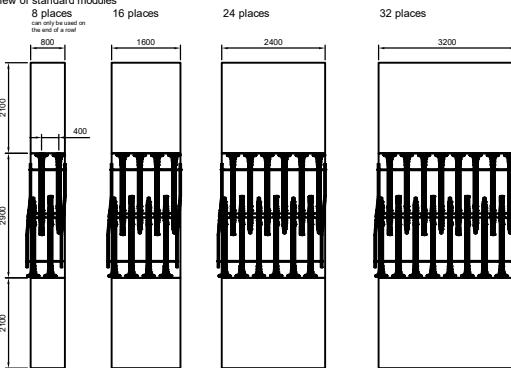

Easylift Premium double sided centre to centre 400 mm; topview of standard modules