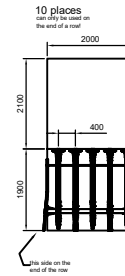

© Copyright VelopA B.V.: All rights reserved, Art. 31 et seq. of the Copyright Act. This document remains our property and may without explicit permission not be revealed to third parties, duplicated or used for application.

Example:

Easylift Premium double sided sideview

Easylift Premium single sided sideview

Easylift Premium single sided centre to centre 400 mm; frontview of standard modules

Easylift Premium single sided centre to centre 400 mm; frontview of special modules

Topview: distance between modules and wall

Easylift Premium double sided centre to centre 400 mm; topview of standard modules

*Minimum distance

Overview

*Minimum distance