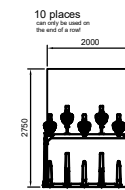

Easylift Premium single sided centre to centre 400 mm; frontview of special modules