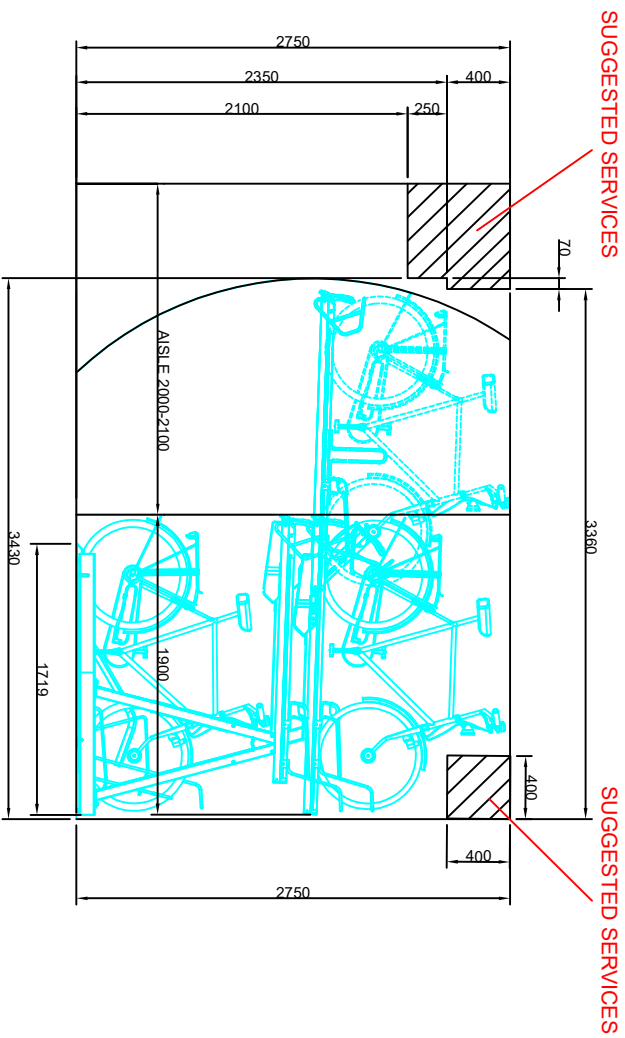

Example:

Easylift Premium single sided centre to centre 400 mm; topview of standard modules

Easylift Premium single sided centre to centre 400 mm; topview of special modules

Easylift Premium double sided sideview

Easylift Premium single sided sideview

Easylift Premium single sided centre to centre 400 mm; frontview of standard modules

Easylift Premium single sided centre to centre 400 mm; frontview of special modules

Topview: distance between modules and wall

Easylift Premium double sided centre to centre 400 mm; topview of standard modules

Easylift Premium double sided centre to centre 400 mm; frontview of standard modules

*Minimum distance

Overview

*Minimum distance

SUGGESTED SERVICES

SUGGESTED SERVICES

SUGGESTED SERVICES

SUGGESTED SERVICES