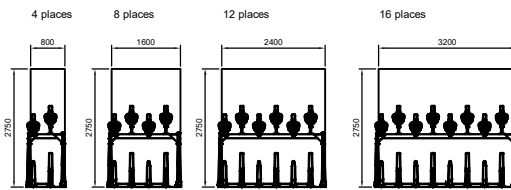

Easylift Premium double sided sideview

Easylift Premium single sided sideview

Easylift Premium single sided centre to centre 400 mm; frontview of standard modules