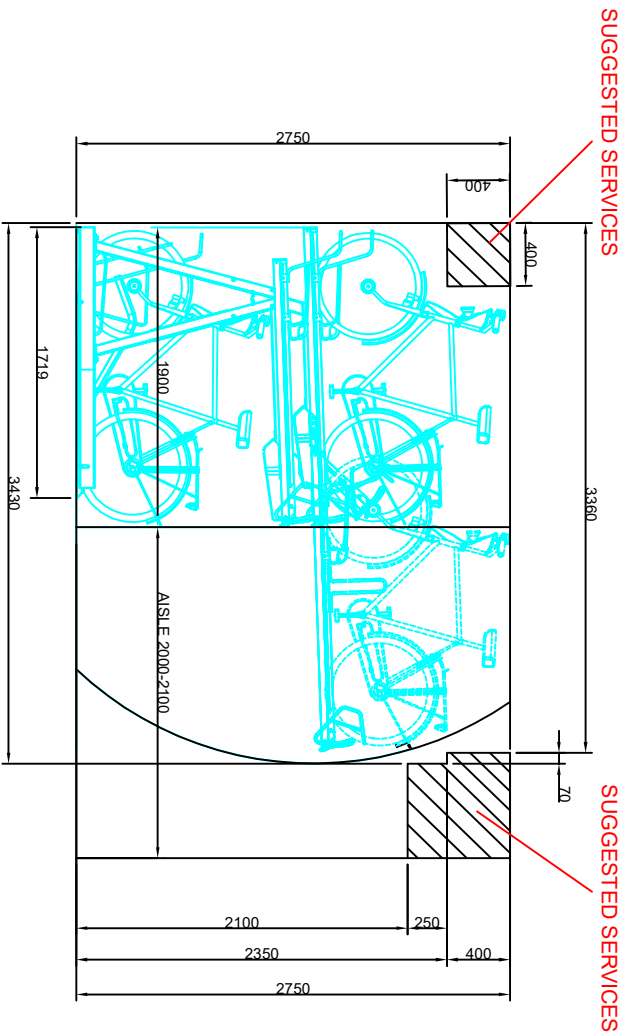

Example:

Easylift Premium single sided centre to centre 400 mm; topview of standard modules

Easylift Premium single sided centre to centre 400 mm; topview of special modules

Easylift Premium double sided sideview

Easylift Premium single sided sideview

Easylift Premium single sided centre to centre 400 mm; frontview of standard modules

Easylift Premium single sided centre to centre 400 mm; frontview of special modules

Topview: distance between modules and wall

Easylift Premium double sided centre to centre 400 mm; topview of standard modules

Easylift Premium double sided centre to centre 400 mm; frontview of standard modules

*Minimum distance

Overview

*Minimum distance

SUGGESTED SERVICES

SUGGESTED SERVICES

SUGGESTED SERVICES

SUGGESTED SERVICES